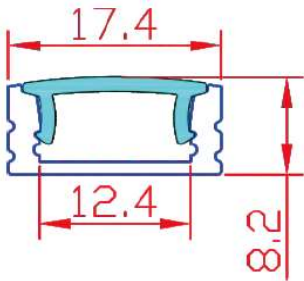

Luminaire Brand

Pelucchi

Model

Kraftra A1707-TD002

Country of Origin

Italy

Description

Specification Grade LED Slim Linear luminaire with ON/OFF switch - IP42 Interior grade. Suitable for Cabinet . High Specification CRI >90. Silicone gel tube housing, double layer flexible PCB. 9.6W / meter excluding Driver losses. 3000K Warm white. Complete with 24VDC PSB approve Adaptor.

Protection Classification

IP 42

Compliance

CE

Materials

Aluminium with Diffuser

Finish

Silver

Control Gear

ON/OFF switch(Luminaire body) 24VDC

Lamp

9.6W LED per meter

Color Temperature: 3000K

Lumen: 700lm

Mounting Method

Mounting Clip

Dimension

1000mm x 17.4mm x 8.2mm(H)