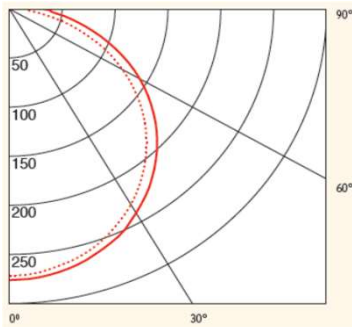

Luminaire Brand

Pelucchi

Model

Kraftra A1707-TD002

Country of Origin

Italy

Description

Specification Grade LED Slim Linear luminaire with ON/OFF switch - IP42 Interior grade. Suitable for Cabinet . High Specification CRI >90. Silicone gel tube housing, double layer flexible PCB. 9.6W / meter excluding Driver losses. 3000K Warm white. Complete with 24VDC PSB approve Adaptor.

Protection Classification

IP 42

Compliance

CE

Materials

Aluminium with Diffuser

Finish

Silver

Control Gear

ON/OFF switch(Luminaire body) 24VDC

Lamp

9.6W LED per meter

Color Temperature: 3000K

Lumen: 700lm

Mounting Method

Mounting Clip

Dimension

1000mm x 17.4mm x 8.2mm(H)