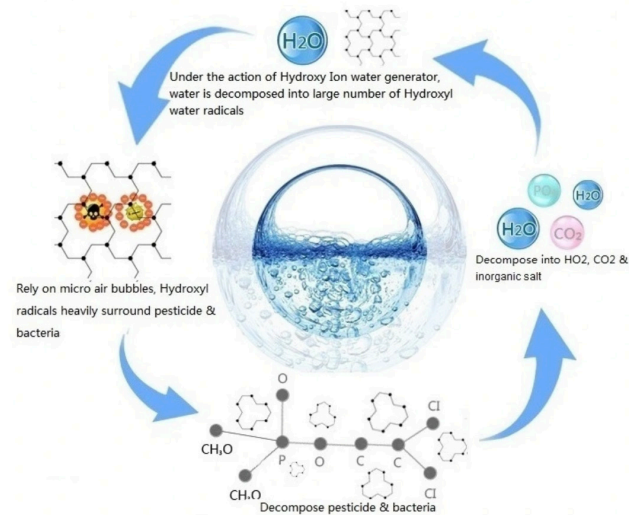

Smart + Healthy Living

Raw Food

Cleaning and Sterilising Washer

GSJ-145-A02

Triple Purification

Oxygen + Bubbles + Plasma

Multi-purification maximizes cleaning efficiency and bactericidal effect

360° All Round Spray

Strong High Pressure Jet Spray

pelucchi[®]
Smart · Green · Life

Smart + Healthy Living

A powerful column of water is sprayed from the side to drive the water flow and accelerate the circulation. With the fruits fully submerged in the water, the powerful water will be able to achieve a deep purification effect.

Deep Purification by Water Circulation

Removes pesticide

Lowers hormonal imbalance

Kills virus

Retains nutritional value

Dimensions (WxDxH)	380x312x275mm
Voltage	220V 50Hz
Power	70W
Capacity	9L
Housing Material	ABS
Colour	White
Sterilization Principle	Hydroxy Water + Air Pump
HMI	Tap Panel
One Button Automatic Drainage System	Yes
E.coli (Sterilizing Appliances)	>99.9%
Staphylococcus Aureus (Sterilizing Appliances)	>99.9%
White Candida (Sterilizing Appliances)	>99.9%
Dichlorvos	>93.9%
Methamidophos	>97.7%
Dimethoate	>90.7%