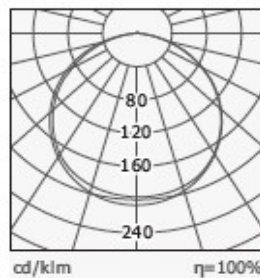

Silver Grey

Control Gear

Non Dimmable Electronic Driver

Lamp

36W LED

Lumen: 4000lm

Color Temperature: 4000K

Mounting Method