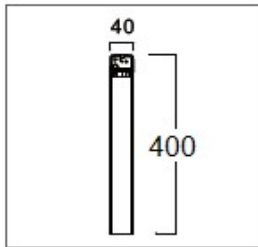

PROJECT TITLE:
LUMINAIRE CODE:
LUMINAIRE LOCATION:

SYMBOL:

Luminaire Brand

Pelucchi

Model

901-DB1200H36W

Country of Origin

Italy

Description

Specification Grade Desk Reading Linear LED luminaire. Extruded aluminum construction in electrostatic powder coating White finish or Fine sand oxidation (silver/brown gray/black) with no visible screws. Anti scratch electrostatic thermo painting finish. Slimcompact series with deeper additional protruding side emitting lighting distribution with Germany imported PMMA diffuser to reduce glare and create uniform and smooth lighting distribution. 36W LED. Complete with Non Dimmable LED driver

L*W*H
1200*40*400

Protection Classification

IP 40

Compliance

IEC60598.1; IEC60598.2.1; IEEC60598.2.2; CISPR15

Materials

Extruded aluminum

Finish

Silver Grey

Control Gear

Non Dimmable Electronic Driver

Lamp

36W LED

Lumen: 4000lm

Color Temperature: 4000K

Mounting Method