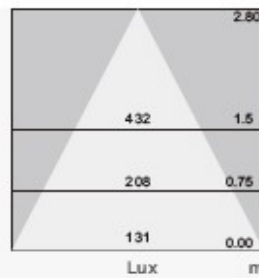

Silver Grey

Control Gear

Non Dimmable Electronic Driver

Lamp

36W LED

Lumen: 4000lm

Color Temperature: 4000K

Mounting Method