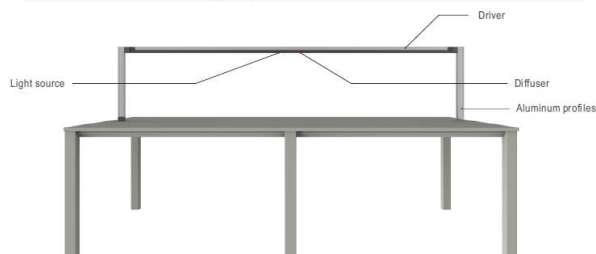

Description

Specification Grade Desk Reading Linear LED luminaire. Extruded aluminum construction in electrostatic powder coating White finish or Fine sand oxidation (silver/brown gray/black) with no visible screws. Anti scratch electrostatic thermo painting finish. Slimcompact series with deeper additional protruding side emitting lighting distribution with Germany imported PMMA diffuser to reduce glare and create uniform and smooth lighting distribution. 36W LED. Complete with Non Dimmable LED driver

Silver Grey

Control Gear

Non Dimmable Electronic Driver

Lamp

36W LED

Lumen: 4000lm

Color Temperature: 4000K

Mounting Method